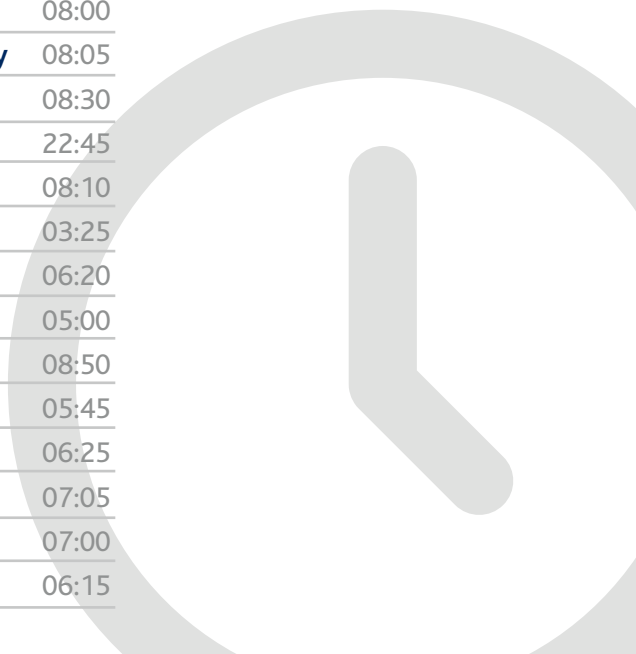

# DEPARTURES TO SILVERSTONE

• SUNDAY 16TH JULY 2017 •

Banbury	08:45
Barnsley	07:30
Bedford	08:45
Birmingham	07:15
Blackburn	05:00
Bolton	06:00
Bradford	05:45
Brighton	06:30
Bristol	07:05
Cambridge	07:30
Canterbury	05:45
Cardiff	06:00
Cardiff University	06:05
Cheltenham	08:15
Chester	07:30
Colchester	05:45
Coventry	07:55
Crawley	07:15
Daventry	09:30
Derby	07:30
Doncaster	07:30
East Dereham	06:10
Edinburgh	00:00
Exeter	04:40
Glasgow	02:00
Gloucester	07:50
Grantham	08:00
Grimsby	06:00
Halifax	06:15
High Wycombe	08:45
Horwich	05:40

Huddersfield	06:45
Hull	05:00
Ipswich	06:40
Kettering	09:00
Kings Lynn	07:10
Leeds	05:30
Leicester	08:30
Lincoln	07:00
Liverpool	06:45
London	07:30
Luton	08:45
Manchester	06:30
Middlesbrough	05:00
Newark-on-Trent	07:30
Newbury	08:15
Newcastle	03:30
Norwich	05:30
Nottingham	08:00
Nottingham Trent University	08:05
Oxford	08:30
Perth	22:45
Peterborough	08:10
Plymouth	03:25
Portsmouth	06:20
Preston	05:00
Reading	08:50
Scunthorpe	05:45
Sheffield	06:25
Southampton	07:05
Stockport	07:00
Stoke-On-Trent	06:15

Sunderland	04:20
Swansea	05:00
Swindon	07:40
Taunton	05:40
Warrington	06:00
Wigan	05:30
Winchester	07:45
Worthing	05:45
York	06:15

**0141 352 44 44** [enquiries@megabus.com](mailto:enquiries@megabus.com)